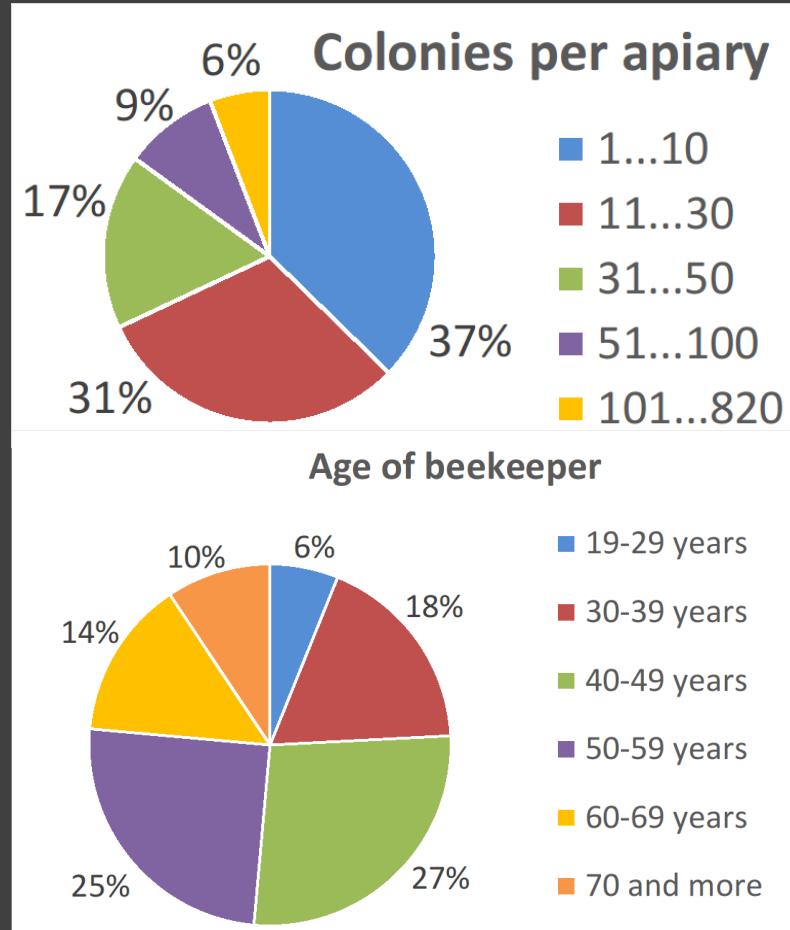

# Beekeeping in LATVIA

Number of beekeepers: ~ 5k

Association members: 3,3k

Number of hives: ~ 98k

Collected honey: ~ 2500 t/y

Association units: 27

Season: April - September

# Project

An idea,  
search for  
solution

2016

Beekeeper  
survey,  
resource  
allocation

2017

Minimum  
product  
development  
and trial

2018

Ready for use  
in Latvian and  
English