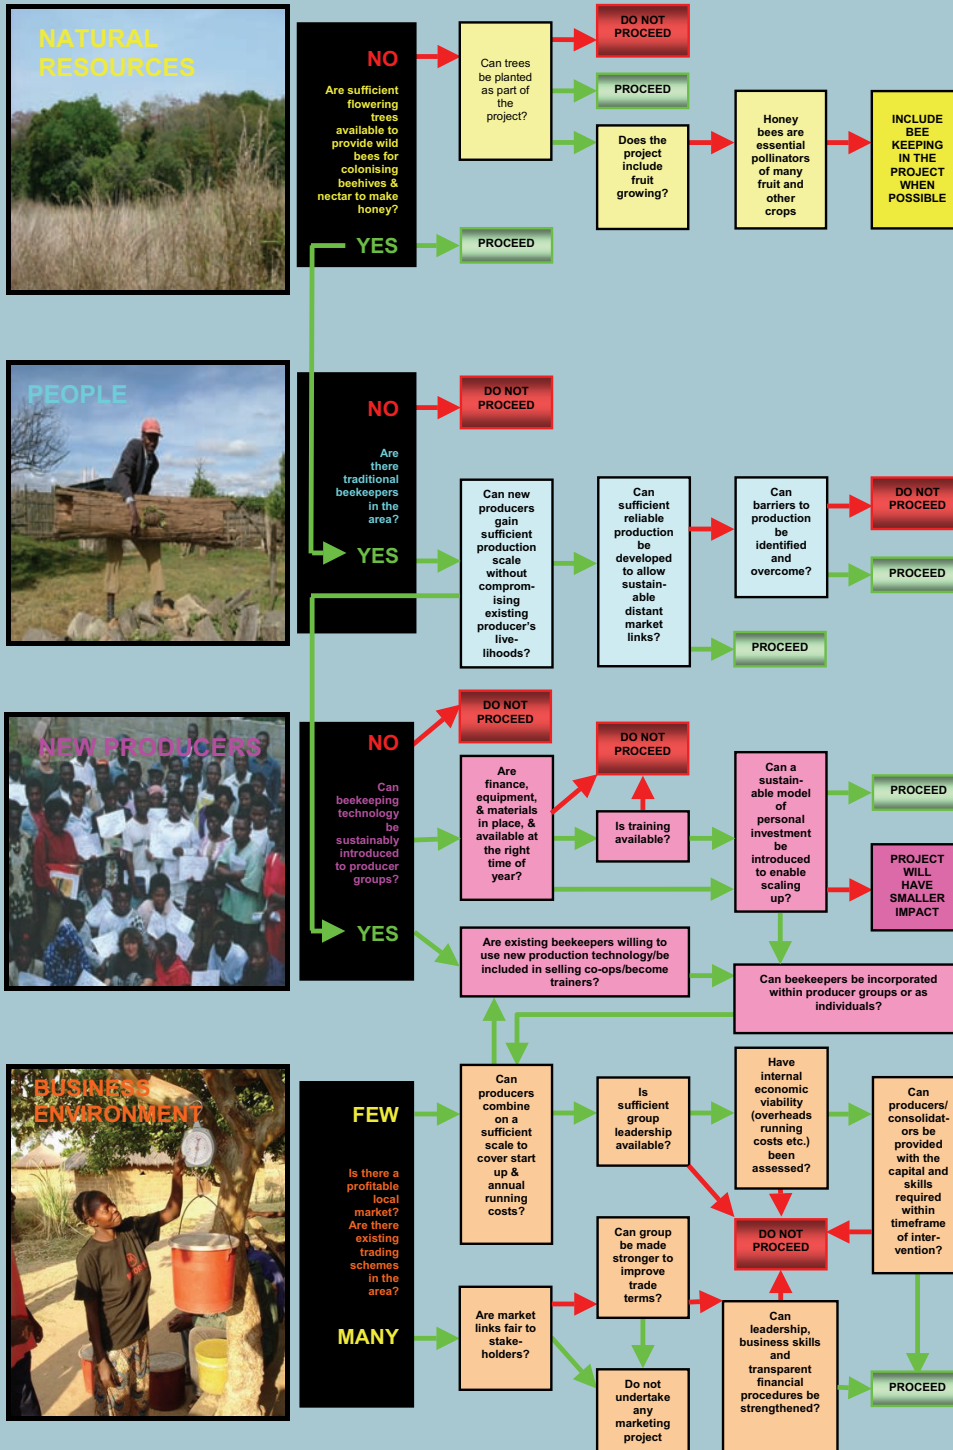

Decision Making Tool for Planning a New Beekeeping Intervention

Authors

Pam Gregory¹
pamgregory@phonecoop.coop

Gay Marris²
gay.marris@fera.gsi.gov.uk

Addresses

¹ Plan Bee
Pentrebwlen, Llandewi Brefi
Tregaron, SY25 6PA. UK.

² National Bee Unit
The Food and Environment
Research Agency,
Sand Hutton, York,
YO41 1LZ. UK.

Acknowledgement

Photographs by Pam Gregory
and Roy Dyche

Fera is an Executive Agency of Defra